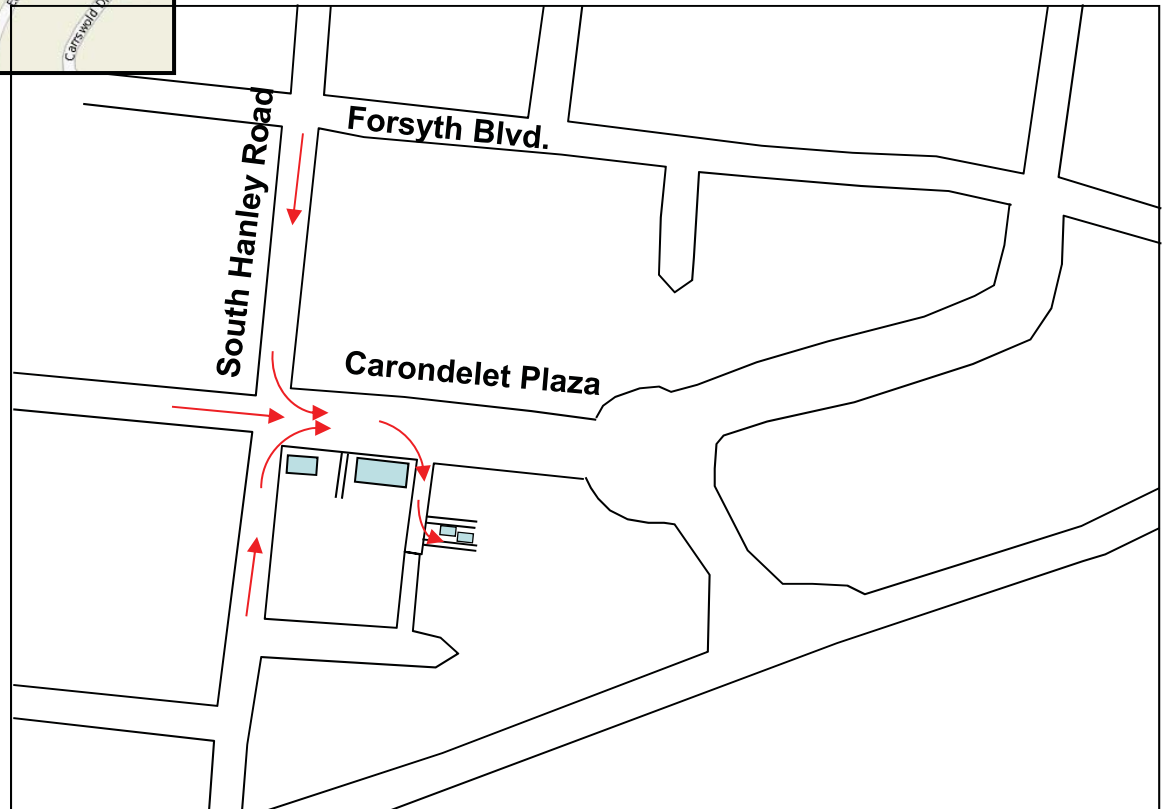

From Hanley Road, North or South, turn onto Carondelet Plaza and enter the second driveway on right. Proceed to the second garage entrance, take your ticket and proceed to lower level guest parking.

Please bring your ticket stub in for validation.